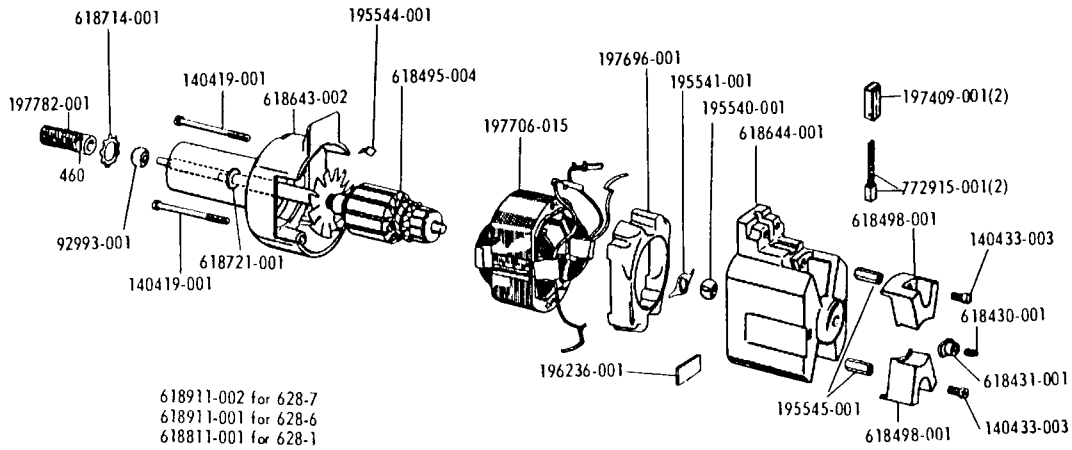

SINGER
628E1/628E6/628E7

List of Parts—Machines Nos. 628E1, 628E6 and 628E7

ATTACHMENT SET 161867

21906	Loop Retainer Disc
21913	Throat Plate
81200	Binder
161133	Tube of Oil
161166	Zipper Foot
161168	Button Foot
161172	Seam Guide
161195	Hemmer Foot
161276	Lint Brush
161868	Attachment Box
163131	Bobbin (2)
163242	Spot Pin
163455	Thread Guide
163483	Special Purpose Foot
170071-001	Presser Foot
172185	Fashion Disc 1
172187	Fashion Disc 2
172190	Fashion Disc 4
172191	Fashion Disc 5
174527	Fashion Disc 9
174528	Fashion Disc 8
174529	Throat Plate
174533	Fashion Disc 10
174538	Fashion Disc 18
2020(15x1)	Needles 14 (3) 16 (3)

List of Parts—Machines Nos. 628E1, 628E6 and 628E7

NOTE: Set of Mated Gears or Individual Gears are not furnished. Supplied only when repairs are made at the factory.

Electrical Parts—Machines Nos. 628E1, 628E6 and 628E7