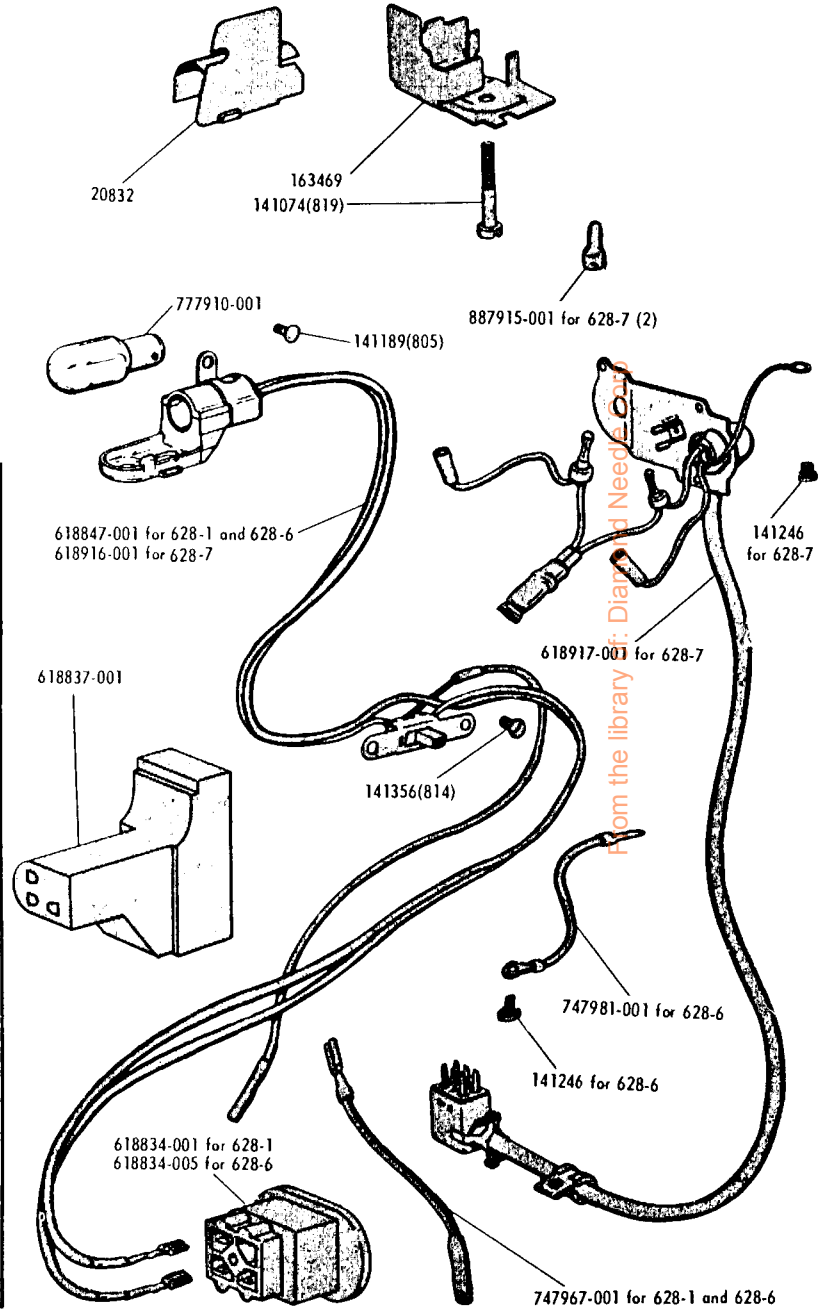

SINGER
628E1/628E6/628E7

List of Parts—Machines Nos. 628E1, 628E6 and 628E7

ATTACHMENT SET 161867

21906	Loop Retainer Disc
21913	Throat Plate
81200	Binder
161133	Tube of Oil
161166	Zipper Foot
161168	Button Foot
161172	Seam Guide
161195	Hemmer Foot
161276	Lint Brush
161868	Attachment Box
163131	Bobbin (2)
163242	Spot Pin
163455	Thread Guide
163483	Special Purpose Foot
170071-001	Presser Foot
172185	Fashion Disc 1
172187	Fashion Disc 2
172190	Fashion Disc 4
172191	Fashion Disc 5
174527	Fashion Disc 9
174528	Fashion Disc 8
174529	Throat Plate
174533	Fashion Disc 10
174538	Fashion Disc 18
2020(15x1)	Needles 14 (3) 16 (3)

List of Parts—Machines Nos. 628E1, 628E6 and 628E7

NOTE: Set of Mated Gears or Individual Gears are not furnished. Supplied only when repairs are made at the factory.

Electrical Parts—Machines Nos. 628E1, 628E6 and 628E7

From the library: Diagram Needs Out