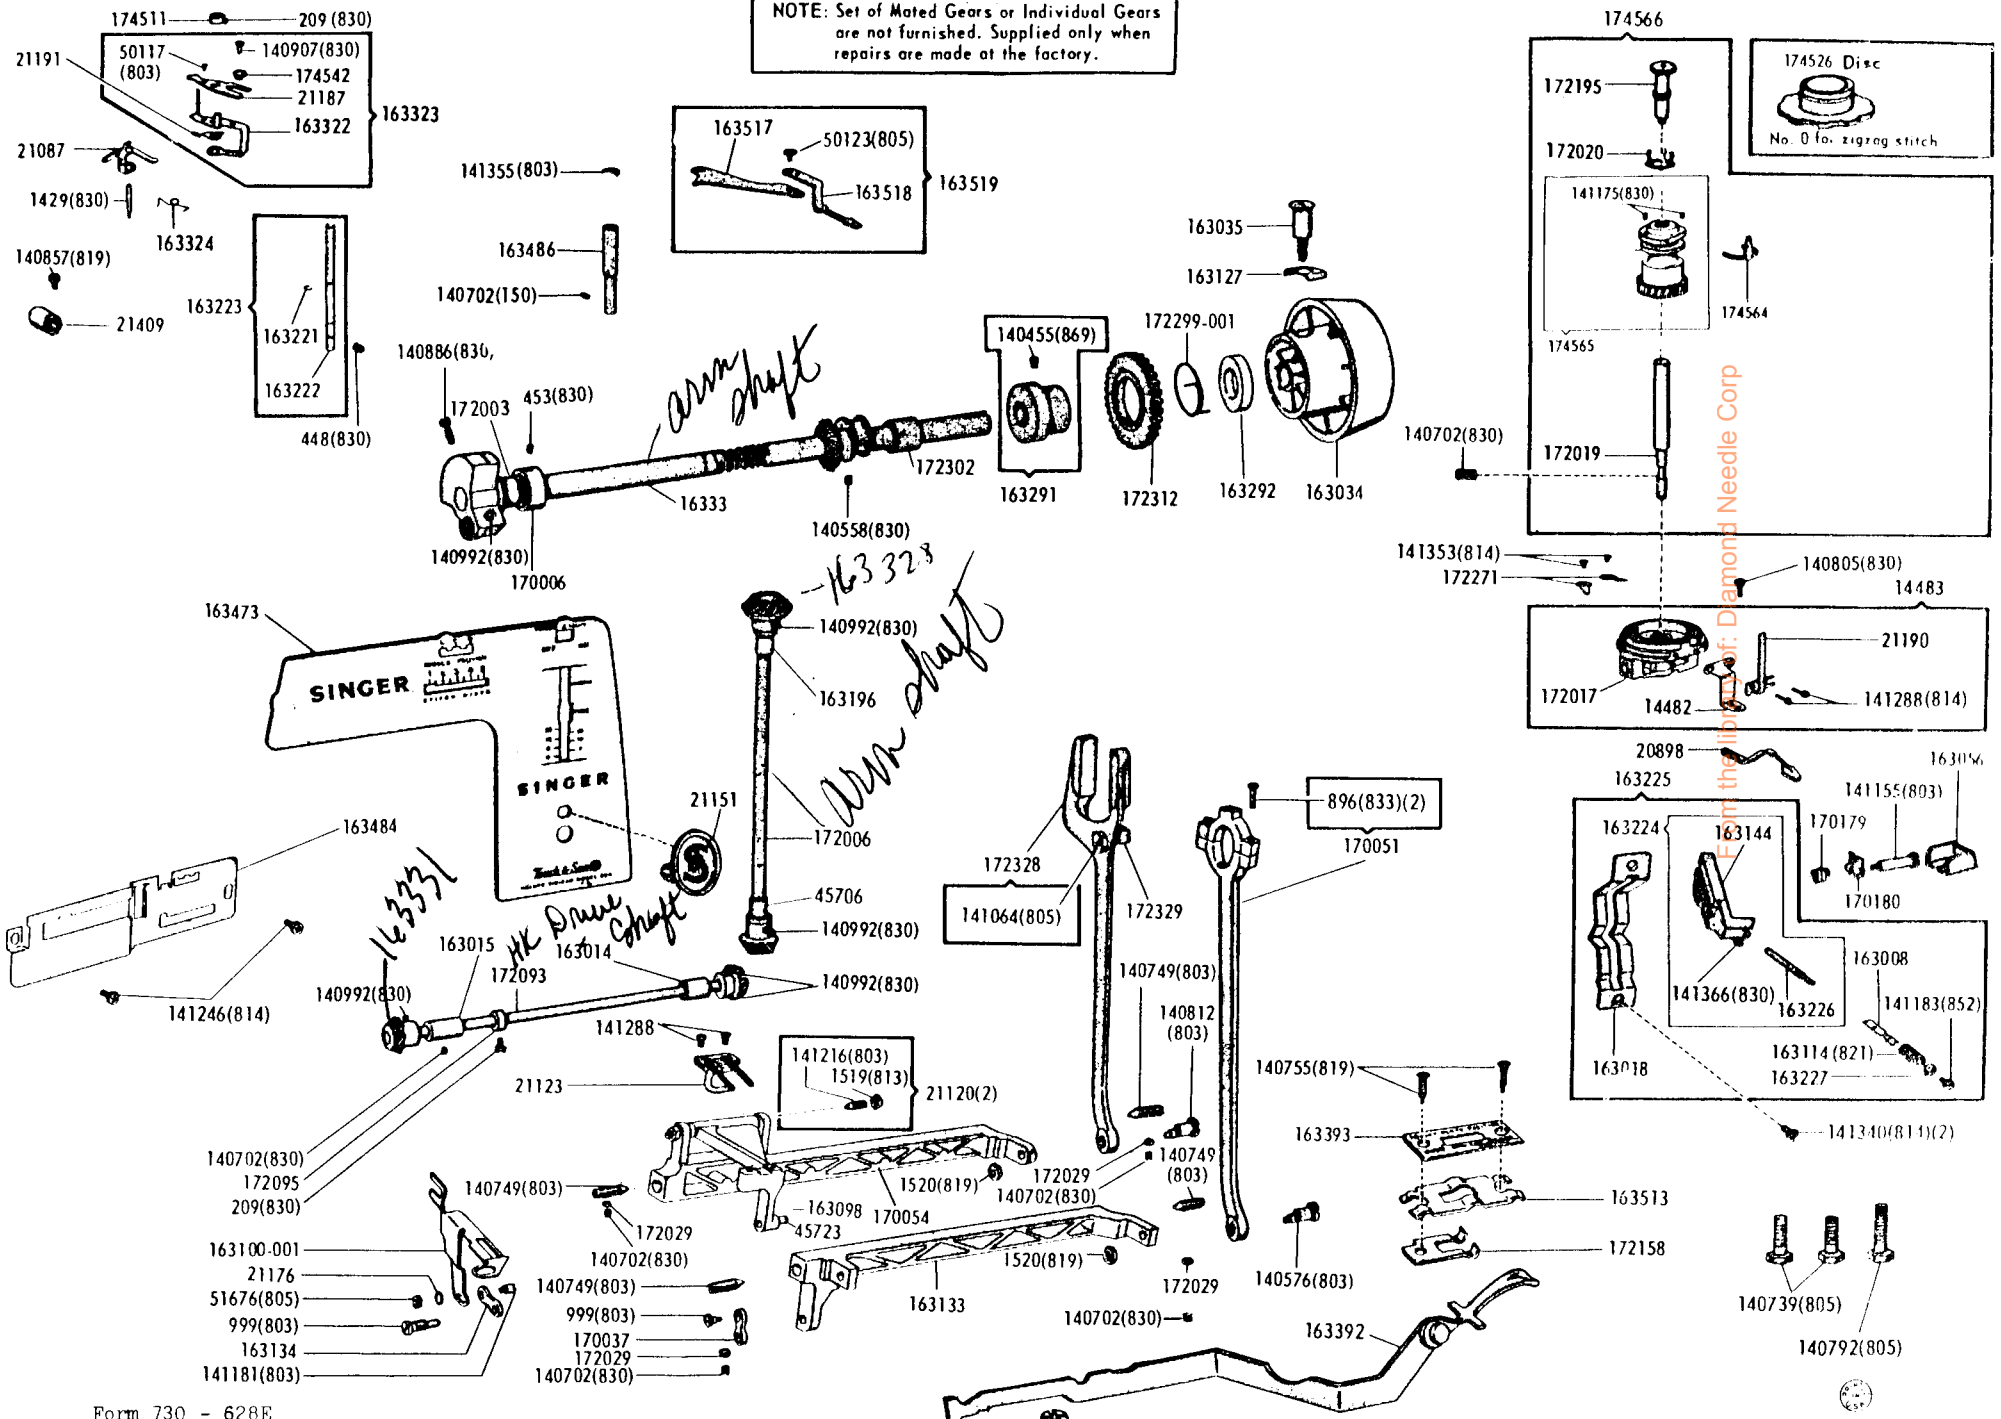

SINGER
628E1/628E6/628E7

List of Parts—Machines Nos. 628E1, 628E6 and 628E7

ATTACHMENT SET 161867

21906	Loop Retainer Disc
21913	Throat Plate
81200	Binder
161133	Tube of Oil
161166	Zipper Foot
161168	Button Foot
161172	Seam Guide
161195	Hemmer Foot
161276	Lint Brush
161868	Attachment Box
163131	Bobbin (2)
163242	Spot Pin
163455	Thread Guide
163483	Special Purpose Foot
170071-001	Presser Foot
172185	Fashion Disc 1
172187	Fashion Disc 2
172190	Fashion Disc 4
172191	Fashion Disc 5
174527	Fashion Disc 9
174528	Fashion Disc 8
174529	Throat Plate
174533	Fashion Disc 10
174538	Fashion Disc 18
2020(15x1)	Needles 14 (3) 16 (3)

List of Parts—Machines Nos. 628E1, 628E6 and 628E7

NOTE: Set of Mated Gears or Individual Gears are not furnished. Supplied only when repairs are made at the factory.

Electrical Parts—Machines Nos. 628E1, 628E6 and 628E7

From the library: Diagram Needs Out