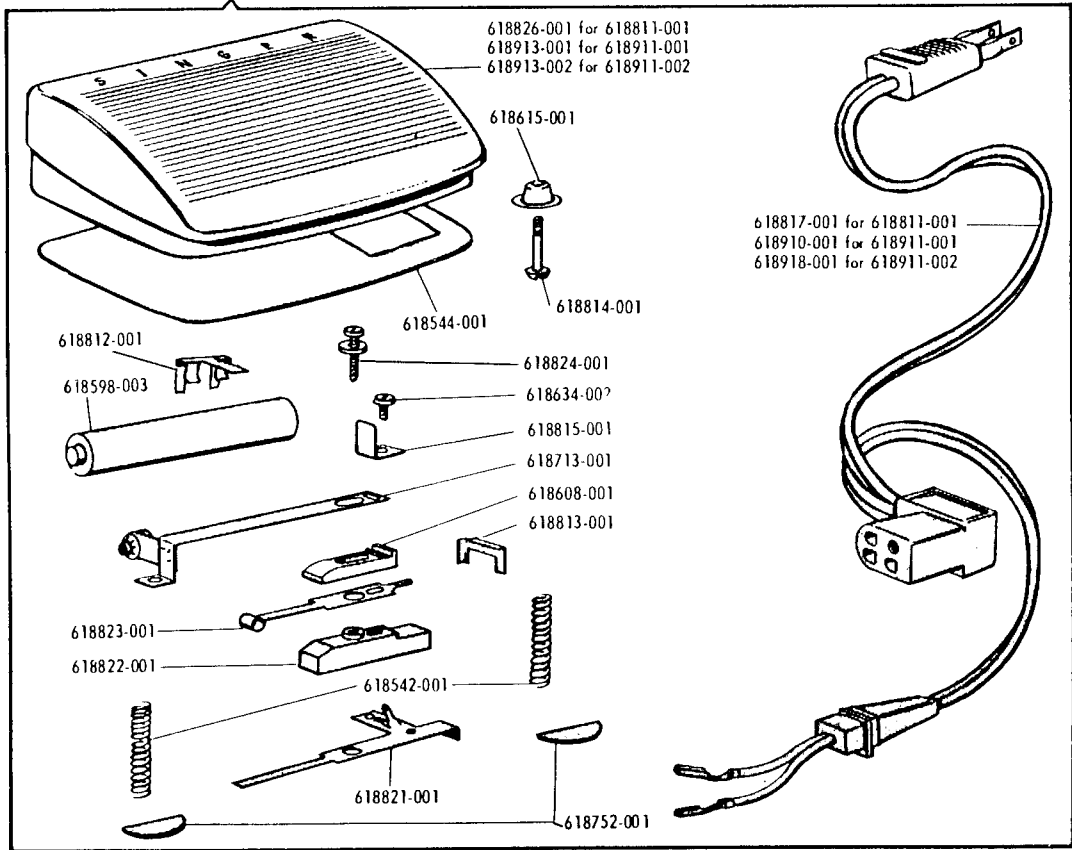

SINGER
628E1/628E6/628E7

List of Parts—Machines Nos. 628E1, 628E6 and 628E7

ATTACHMENT SET 161867

21906	Loop Retainer Disc
21913	Throat Plate
81200	Binder
161133	Tube of Oil
161166	Zipper Foot
161168	Button Foot
161172	Seam Guide
161195	Hemmer Foot
161276	Lint Brush
161868	Attachment Box
163131	Bobbin (2)
163242	Spot Pin
163455	Thread Guide
163483	Special Purpose Foot
170071-001	Presser Foot
172185	Fashion Disc 1
172187	Fashion Disc 2
172190	Fashion Disc 4
172191	Fashion Disc 5
174527	Fashion Disc 9
174528	Fashion Disc 8
174529	Throat Plate
174533	Fashion Disc 10
174538	Fashion Disc 18
2020(15x1)	Needles 14 (3) 16 (3)

List of Parts—Machines Nos. 628E1, 628E6 and 628E7

NOTE: Set of Mated Gears or Individual Gears are not furnished. Supplied only when repairs are made at the factory.

Electrical Parts—Machines Nos. 628E1, 628E6 and 628E7