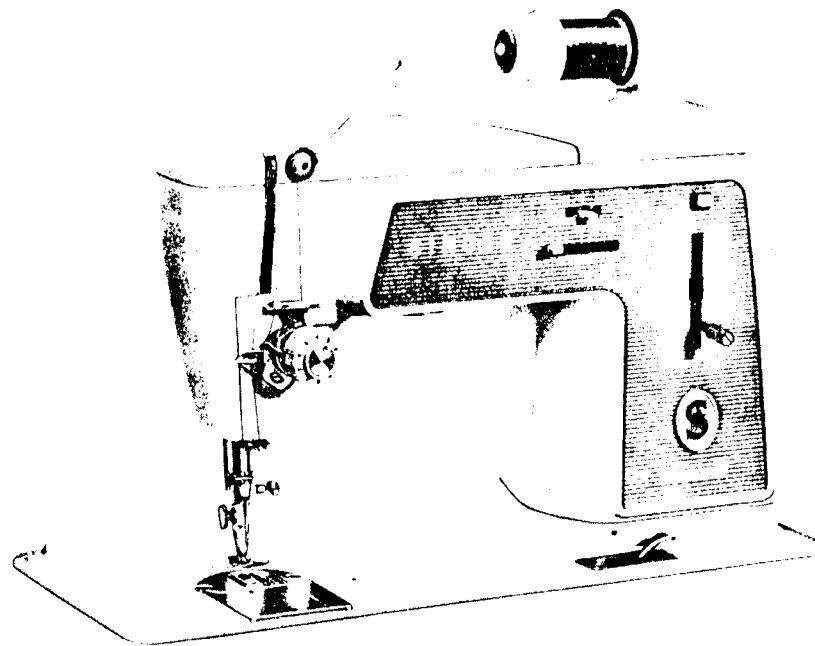

SINGER
628E1/628E6/628E7

List of Parts—Machines Nos. 628E1, 628E6 and 628E7

ATTACHMENT SET 161867

21906	Loop Retainer Disc
21913	Throat Plate
81200	Binder
161133	Tube of Oil
161166	Zipper Foot
161168	Button Foot
161172	Seam Guide
161195	Hemmer Foot
161276	Lint Brush
161868	Attachment Box
163131	Bobbin (2)
163242	Spot Pin
163455	Thread Guide
163483	Special Purpose Foot
170071-001	Presser Foot
172185	Fashion Disc 1
172187	Fashion Disc 2
172190	Fashion Disc 4
172191	Fashion Disc 5
174527	Fashion Disc 9
174528	Fashion Disc 8
174529	Throat Plate
174533	Fashion Disc 10
174538	Fashion Disc 18
2020(15x1)	Needles 14 (3) 16 (3)